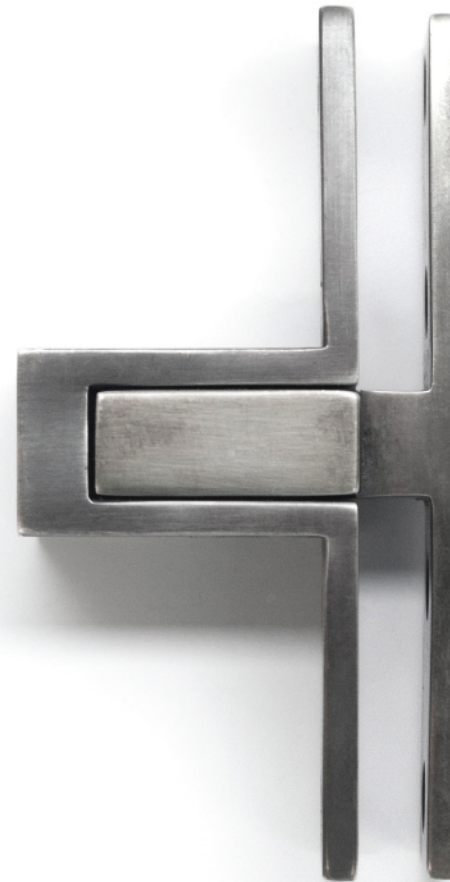

# AC.Harmon

**Product Category:** Olive Knuckle Hinge

**Mill:** Gruppo Romi

**Specifications:** *Multilpe Sizes Available*

## Finishes Available

- Polished Silver
- Polished Nickel
- Polished Chrome
- Antique Silver
- Satin Silver
- Satin Nickel
- Satin Chrome
- Weathered Nickel
- Weathered Antique Nickel
- Antique Nickel
- Burnished Nickel
- Weathered Pewter
- Antique Pewter
- Polished Brass (Lacquered and Unlacquered)
- Polished Antique Brass (Lacquered & Unlacquered)
- Tarnished
- Burnished Brass (Waxed & Unlacquered)
- Burnished Antique Brass
- Satin Brass
- Antique Brass
- Weathered Brass
- Weathered Bronze
- Satin Copper
- Weathered Copper
- Antique Copper
- Relieved Bronze
- Oil Rubbed Bronze
- Matte Black
- CUSTOM